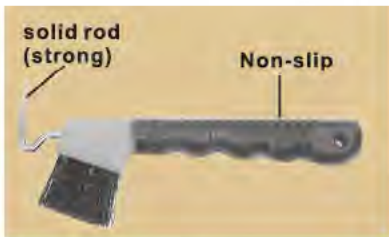

NO.637
NON-SLIP WITH STRONG
HOOF PICK BRUSH
Color:dark green(03),mint(09),red(1),
black(4), dark blue(9), baby blue(13)
200/Box