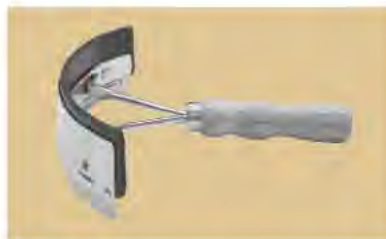

**NO.742 (good design)
STAINLESS STEEL
SWEAT SCRAPER**
Sturdy soft feeling handle for
comfortable
Color:purple(02), olive(08), red(1)
blue(2), green(3), brown(6)
72/Box

**NO.703
STAINLESS SWEAT
SCRAPER**
72/Box