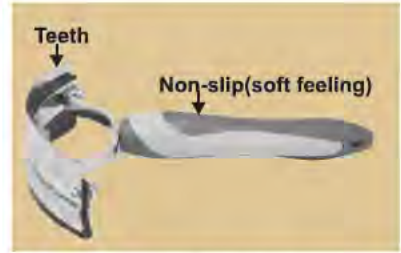

NO.622
POLY HOOF PICK COMB/COMBINATION
Color:dark green(03),red(1),
dark blue(9)
500/Box