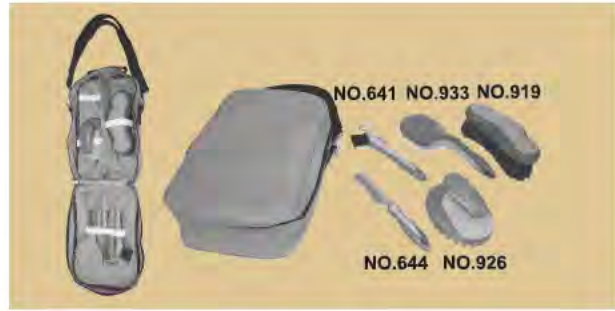

**NO.832  
CLIPPER BAG**  
Polyester heavy-duty bag for organizing  
grooming tools. Only bag (less tools)  
Size:23cm(9")Lx17cm(6-3/4")Wx18cm(7")H  
Color:dark blue(9)  
40/Box

# GROOMING EQUIPMENT

**NO.819  
SHOW TOTE**

Elastic straps hold containers 6 pockets keep your supplies organized. Made of durable, easy-to-clean textilene. Size:L.30cm(12")xW20cm(8")xHeigh 20cm(8") Color:red(1),blue(2),green(3),black(4) 100/Box