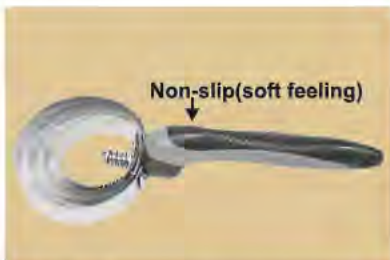

NO.943 (good design)
MANE & TAIL & BODY BRUSH
Multit-directional brushing for fewer tangles. 3 function for mane, tail, body brush.
Color:purple(02), red(1), blue(2), green(3)
72/Box

NO.642 (good design)
SPRING CURRY COMB
Sturdy soft feeling handle for comfortable