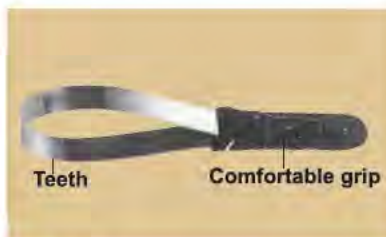

**NO.743 (good design)
NON-SLIP GRIP SHEDDING
BLADE**
Non-slip grip, stainless steel blade
Color:red(1), blue(2), green(3), black(4)
100/Box